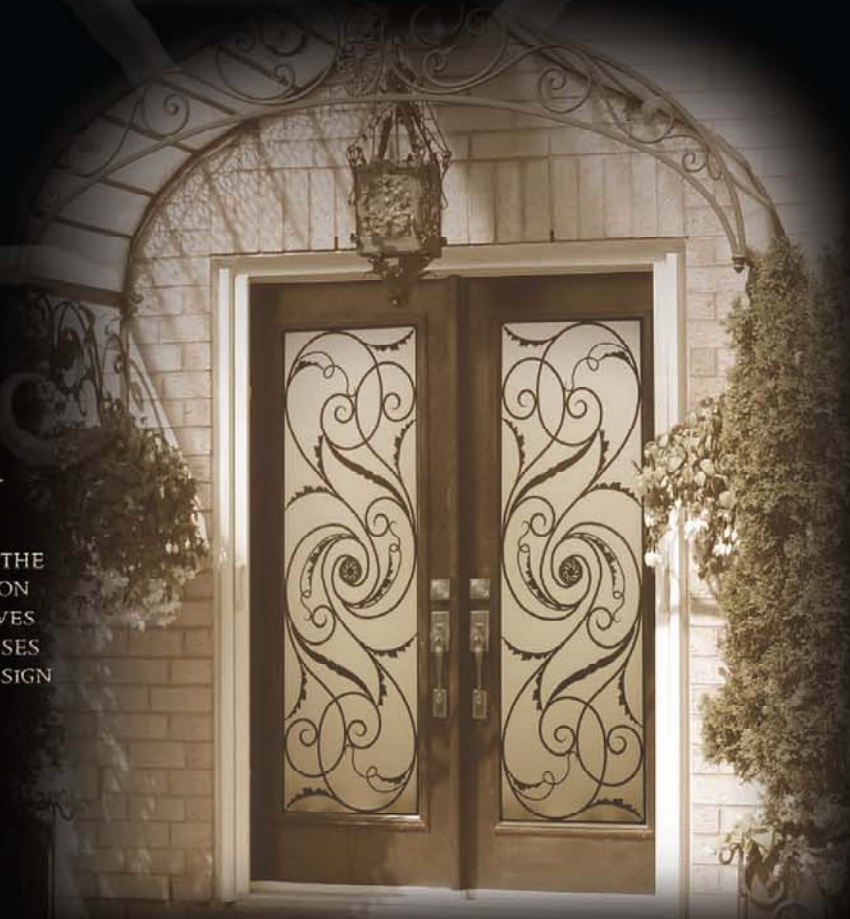

Martina

AS THE NEWEST ADDITION TO THE
MILIANO DESIGN COLLECTION
THE ORGANIC, FLOWING CURVES
OF THE "MARTINA" DESIGN RAISES
THE BAR FOR QUALITY AND DESIGN

MT 9926

Grappolo

WITH ITS VINTAGE APPEAL AND COMBINATION
OF METAL AND COLORED GLASS
ACCENTS, THIS DESIGN WILL ADD THE
FINISHING TOUCH TO ANY
WINE CELLAR OR ENTRANCE